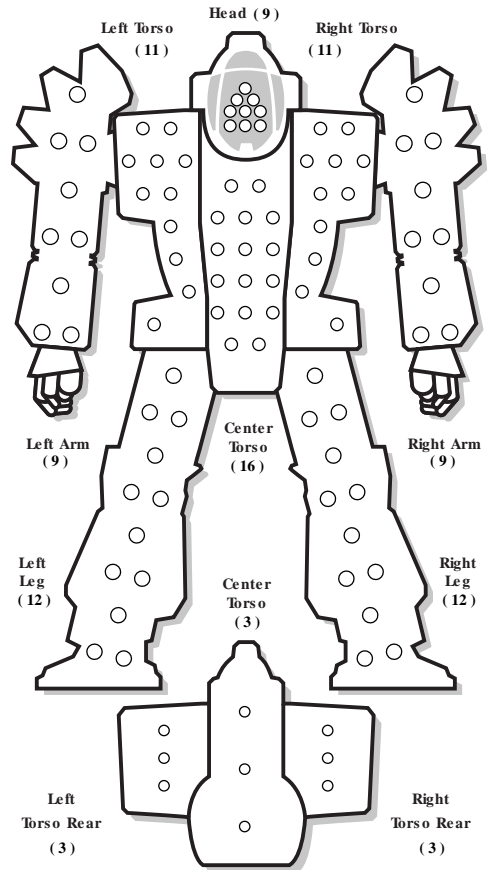

BATTLETECH™

BATTLEMECH RECORD SHEET

MECH DATA

Type: Battle Hawk BH-K305

Movement Points: **Tonnage:** 30
Walking: 5 **Tech Base:** Inner Sphere
Running: 8 **Rules Level:** Standard
Jumping: 5 **Role:** Striker
Engine Type: 150 XL

Weapons & Equipment Inventory

Qty	Type	Loc	Ht	Dmg	Min	Sht	Med	Lng
1	Streak SRM 2	LA	2	2[Msl [M,C]	—	3	6	9
3	Medium Pulse Laser	RA	4	6[P]	—	2	4	6
1	Anti-Missile System	HD	1	[PB]	—	1	—	—

Ammo: (AMS) 12, (Streak SRM 2) 50

BV: 771

WARRIOR DATA

Name: _____

Gunnery Skill: _____ Piloting Skill: _____

Hits Taken	1	2	3	4	5	6
Consciousness #	3	5	7	10	11	Dead

ARMOR DIAGRAM

Ferro-Fibrous