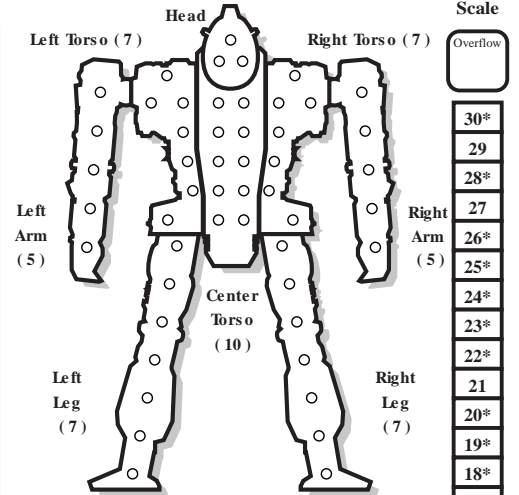

INTERNAL STRUCTURE DIAGRAM

Standard Structure